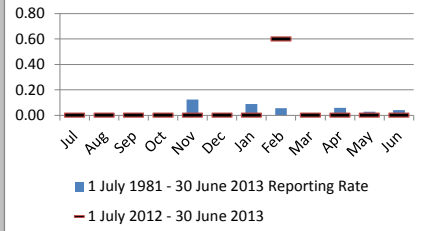

Azure Kingfisher