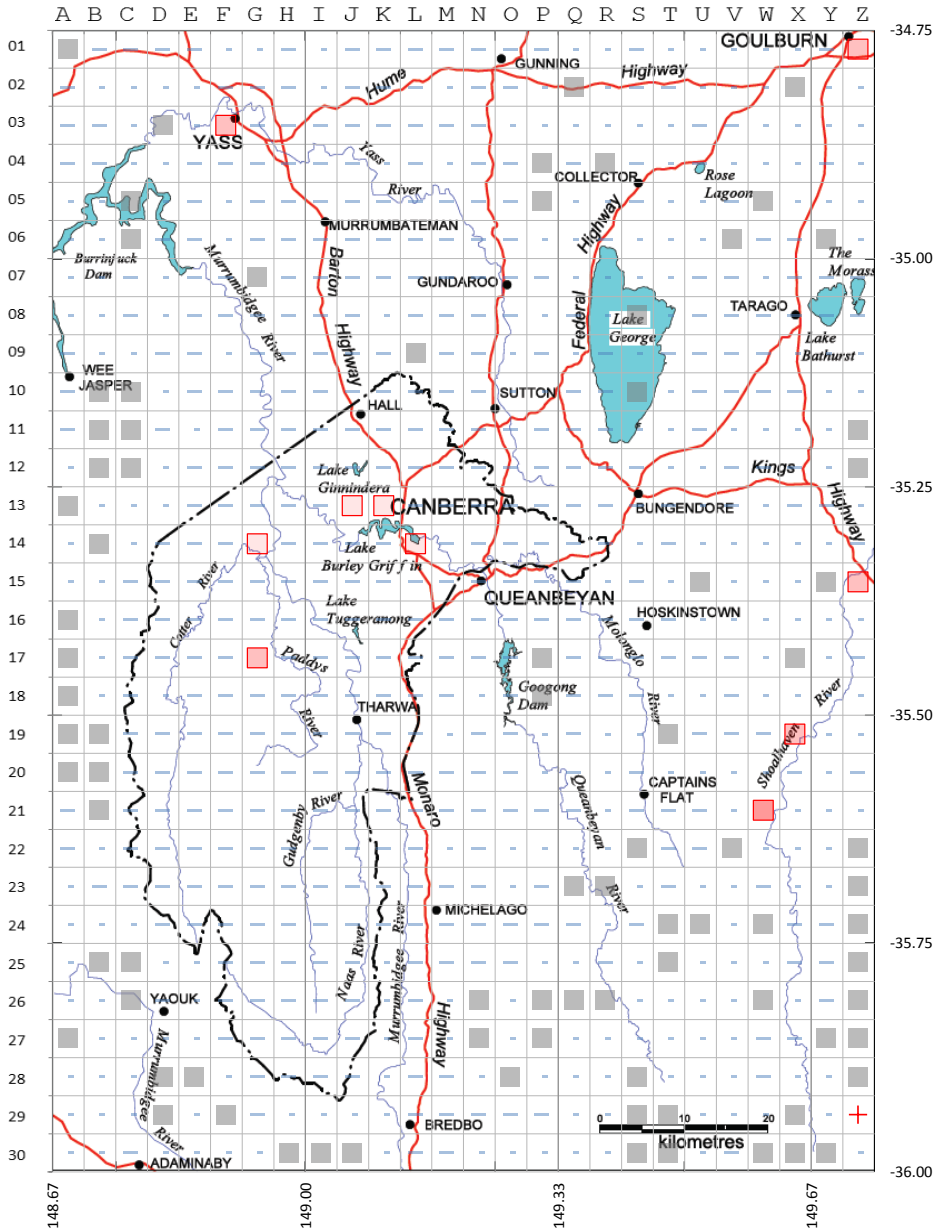

Azure Kingfisher

Summary 1 July 1981 - 30 June 2013

[More Detail](#)

Reporting Rate

(Percent of datasheets reporting Azure Kingfisher)

Azure Kingfisher - Reporting Rate 1 July 1981 - 30 June 2013

(a) Caution - low reliability because only 1 to 5 datasheets have been submitted for the grid cell. The Reporting Rate not included for this reason.

Warnings and Notes

Incidental datasheets (datasheets not reporting all species seen) are included.

Data for rare species may include records not reviewed by the Rarities Panel.

Data collected for the ACT Atlas (1 Sep 1986 to 31 Aug 1989 - Year ending 1987-1990) is included. The number of birds seen was not recorded for these data.

This does not impact on the reporting rate data presented here.

Sourced from General Survey data used for the Annual Bird Report 2013. Some alterations to the data made by authors of the ABR may not be reflected in this report.