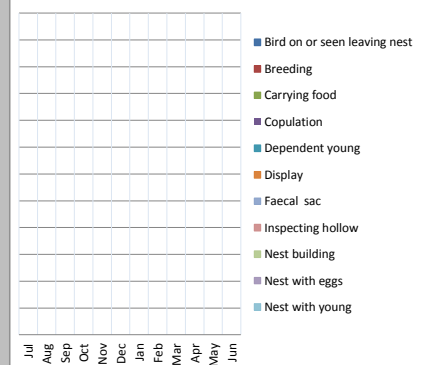

Azure Kingfisher

Number of observations	All years	2013
Recording number of birds or presence	20	2
Recording breeding	0	0

Conditions for use

These data were collected by amateur bird watchers using various survey methods. Note that on some occasions more than one person may have recorded bird sightings on the same day.