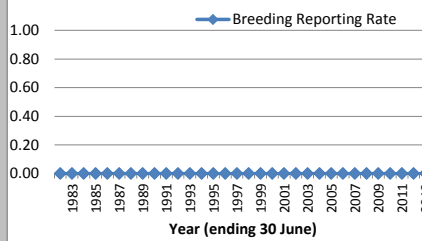

Azure Kingfisher

Summary 1 July 1981 - 30 June 2013

[More Detail](#)

Reporting Rate

(Percent of datasheets reporting Azure Kingfisher)

Azure Kingfisher - Reporting Rate 1 July 1981 - 30 June 2013

(a) Caution - low reliability because only 1 to 5 datasheets have been submitted for the grid cell. The Reporting Rate not included for this reason.

Warnings and Notes

Incidental datasheets (datasheets not reporting all species seen) are included.

Data for rare species may include records not reviewed by the Rarities Panel.

Data collected for the ACT Atlas (1 Sep 1986 to 31 Aug 1989 - Year ending 1987-1990) is included. The number of birds seen was not recorded for these data.

This does not impact on the reporting rate data presented here.

Sourced from General Survey data used for the Annual Bird Report 2013. Some alterations to the data made by authors of the ABR may not be reflected in this report.

Azure Kingfisher

Azure Kingfisher

Breeding

Azure Kingfisher

Azure Kingfisher

Number of observations	All years	2013
Recording number of birds or presence	20	2
Recording breeding	0	0

Conditions for use

These data were collected by amateur bird watchers using various survey methods. Note that on some occasions more than one person may have recorded bird sightings on the same day.