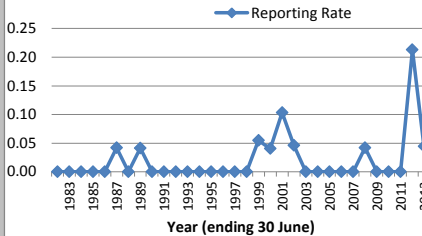

Azure Kingfisher

Breeding

Azure Kingfisher